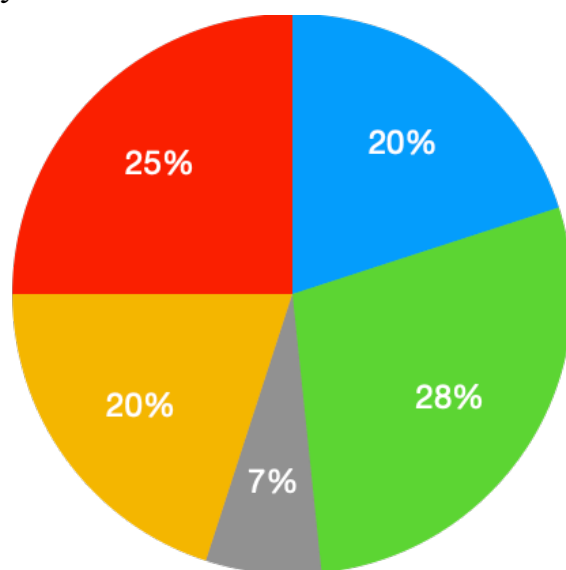

## Primary Schools Admission Results for 2020-2021

- International Schools
- Private Primary Schools
- Direct Subsidy School
- Government Schools
- International school Foundation years ( After K2)

International Schools	Private Primary Schools	Direct Subsidy School	Government/Government Aided Schools	International schools ( After K2)
Christian Alliance International School	International Christian Quality Music Secondary and Primary School	HKUGA Primary School	Chiu Sheung School, Hong Kong	Chinese International School
Han Academy	Kau Yan School	St. Paul's Co-educational College Primary School	Hong Kong Southern District Government Primary School	English School Foundation
HKCA Po Leung Kuk School	Kiangsu & Chekiang Primary School	St. Paul's College Primary School	Precious Blood Primary School (Wah Fu Estate)	Hong Kong International School
Independent School Foundation	Raimondi College Primary Section		Pun U Association Wah Yan Primary School	Independent School Foundation
Kingston International School Hong Kong	Rosaryhill School		S.K.H. Lui Ming Choi Memorial Primary School	Singapore International School (Hong Kong)
Malvern International School	St. Hilary's Primary School		S.K.H. St. Peter's Primary School	Wycombe Abbey School Hong Kong
Singapore International School (Hong Kong)	St. Louis School (Primary Section)		S.K.H. Tin Wan Chi Nam Primary School	
The International Montessori School	St. Stephen's College Preparatory School		St. Joseph's Primary School	
Wycombe Abbey School Hong Kong			St. Stephen's Girls' Primary School	
Yew Chung International School				